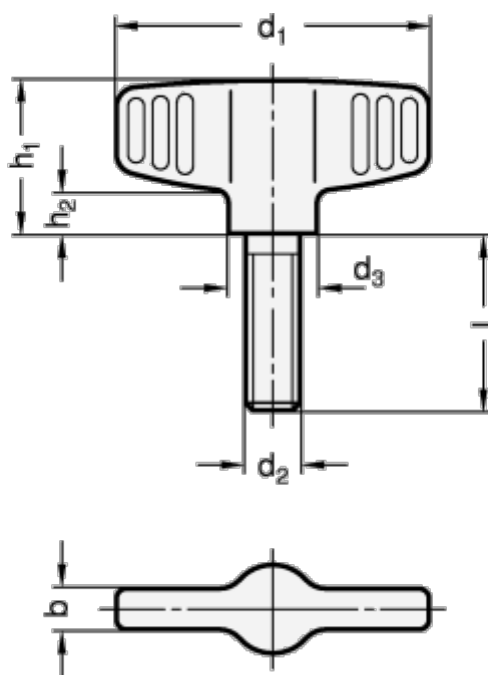

Article number: 201385112

Description: E+G Wing screw GN 835-46-M8-25-MT  
Rustfast

## Measures

$b = 6$   
 $d_1 = 46$   
 $d_2 = M8$   
 $d_3 = 13$   
 $h_1 = 23$   
 $h_2 = 6.0$   
 $l = 25$